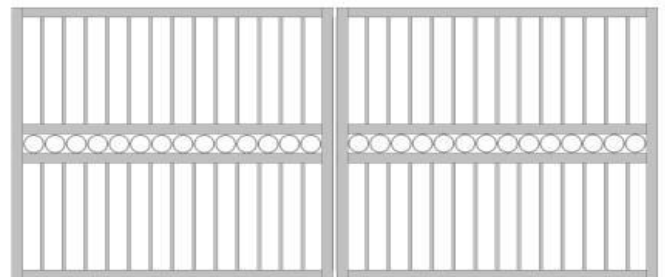

SUNCOAST FENCING

designed for easy living

Popular Simple Gates Range

DTR Single Gate

DTR Double Gate

DTR All Rings Single Gate

DTR All Rings Double Gate

DTR Central Rings Single Gate

DTR Central Rings Double Gate

DTR 2 up 2 down Single Gate

DTR 2 up 2 down Double Gate