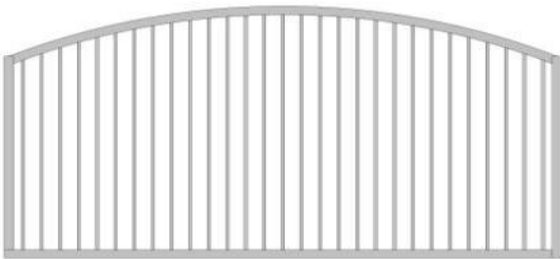

SUNCOAST FENCING

designed for easy living

Popular Arched Gates Range

Simple Arched Single Gate

Simple Arched Double Gate

Simple DTR Arched Single Gate

Simple DTR Arched Double Gate

DTR 2 up 2 Down Arched Single Gate

DTR 2 up 2 Down Arched Double Gate

DTR with rings Single Gate

DTR with rings Double Gate